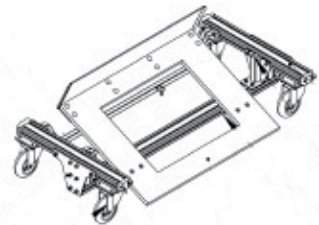

Seat Transport Dolly

This Dolly is to carry all kinds of economy seats. With its easy handling it is possible for only one person to handle even the four seat benches.

The plate has hinges and can be tipped over to load and unload the seat. With the handle bar the seats can be moved easily, especially through an aircraft.

And if not needed the handle is collapsible.

CUSTOMER ADVANTAGES

- easy handling by only one person
- patent number DE102006062303
- practical
- solid

Technical data

Dimensions	Height	mm	280
	Length	mm	1230
	Width	mm	480
Weight		kg	16,9